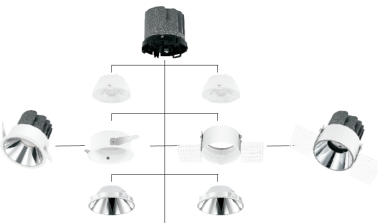

Relative spectral perception of brightness and melanopic effect