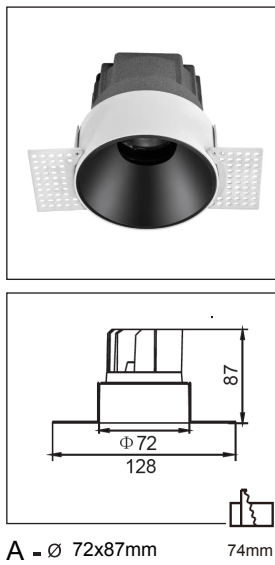

Simple and easy appearance, in line with contemporary aesthetic concept. The product has the structure and appearance design patent. The lamp body adopts high-pressure cast aluminum and aluminum alloy, the surface is coated with outdoor used powder, double anti-corrosion to extend service life. This lawn lamp series uses LED. High efficiency constant current driver, ensure the light source is maximum used.

FIELDS OF APPLICATION

Office & Education, offices, open-plan offices, conference rooms, conference rooms, reception areas, counters, galleries, hotels, restaurants, living spaces

IEC 62717 LED-modules for general lighting – Performance requirements
IEC 62722-2-1 Particular requirements for LED luminaires

High Lumen Efficacy 115lm/W

Body - Die cast aluminum housing with solvent free powder coating

Diffuser - PMMA polycarbonate pattern lens.

Glowing Wire Test - 850°

Temperature - ta=20 °C ~ ta max=50 °C

Class - III

Model --- **KONA**

Default Available

KONA-A-0-15-27-W-6W

Product Assistant Chart

KONA X X X X X

Size — A —————

Driver 0 1 2 3 4

On/Off Dali Dimmable Phase Dimming 1-10

Beam Angle 15° 24° 38° 60°

Kelvin 27 30 40 50 60

2700K 3000K 4000K 5000K 6000K

Finishing W B

white black

Wattage 6 8 10 12 15

Lighting Customization Solution can offer you modifications for environment with higher options as a customized product.