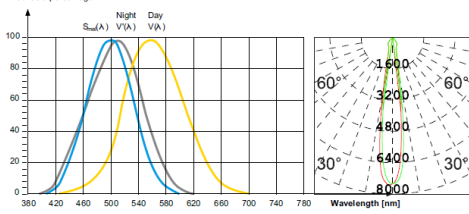

Simple and easy appearance, in line with contemporary aesthetic concept. The product has the structure and appearance design patent. The lamp body adopts high-pressure cast aluminum and aluminum alloy, the surface is coated with outdoor used powder, double anti-corrosion to extend service life. This lawn lamp series uses LED. High efficiency constant current driver, ensure the light source is maximum used.

FIELDS OF APPLICATION

Office & Education, offices, open-plan offices, conference rooms, conference rooms, reception areas, counters, galleries, hotels, restaurants, living spaces

IEC 62717 LED-modules for general lighting – Performance requirements
IEC 62722-2-1 Particular requirements for LED luminaires

High Lumen Efficacy 115lm/W

Body - Die cast aluminum housing with solvent free powder coating

Diffuser - PMMA polycarbonate pattern lens.

Glowing Wire Test - 850°

Temperature - ta=20 °C ~ ta max=50 °C

Class - III

Model --- **KONA**

Default Available

KONA-A-0-15-27-W-6W

Product Assistant Chart

KONA X X X X X

Size — A —————

Driver 0 1 2 3 4

On/Off Dali Dimmable Phase Dimming 1-10

Beam Angle 15° 24° 38° 60°

Kelvin 27 30 40 50 60

2700K 3000K 4000K 5000K 6000K

Finishing W B

white black

Wattage 6 8 10 12 15

Lighting Customization Solution can offer you modifications for environment with higher options as a customized product.

McA Step 3

220~240V

LED life time		Operating time 1.000 h										
Lamp Lumen Maintenance Factor	Lamp Survival Factor	1	10	20	30	40	50	60	70	80	90	100
L80	50.000 h	LLMF	1	0.96	0.92	0.88	0.84	0.80	0.76	0.72	0.68	0.60
		LSF	1	1	1	1	1	1	0.99	0.99	0.99	0.98
L80	100.000 h	LLMF	1	0.98	0.96	0.94	0.92	0.90	0.88	0.86	0.84	0.80
		LSF	1	1	1	1	1	1	1	0.99	0.99	0.99

LED

series wiring

LM-80

FLICKER FREE