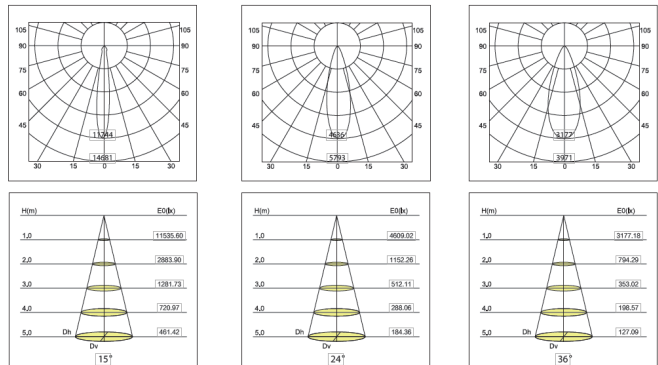

McA Step 3

220~240V